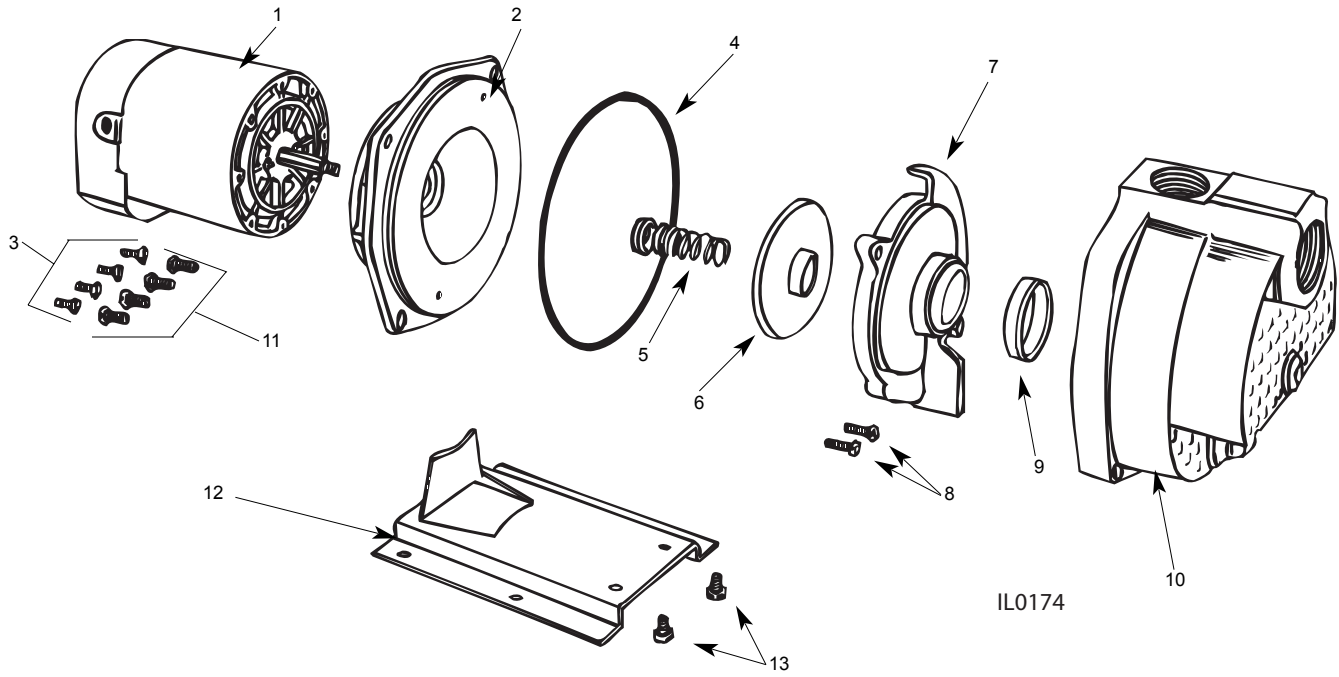

## SELF-PRIMER PUMP REPAIR PARTS "SPJ" SERIES (For Pricing Refer To Repair Parts Price List)

		HORSEPOWER	3/4	1	1-1/2	2	3
ITEM	SINGLE PHASE	MODEL NO.			SPJ15P1		
	THREE PHASE		SPJ07P1	SPJ10P1	SPJ15B1	SPJ20B1	SPJ30B1
	DESCRIPTION		PART NO.	QTY.			
1	Motor, Nema J - 1 PH		94J107	94J110	94J115	94J120	94J630
1	Motor, Nema J - 3 PH		94J307	94J310	94J315	94J320	94J330
	Motor Access Cover	136132R	1	1	1	1	1
‡	Screw, Access Cover	136133	2	2	2	2	2
‡	Slinger, Washer	126905	1	1	1	1	1
2	Mounting Ring	133904	1	1	1	1	1
3	Hex Hd. Cap Screws 3/8 x 3/4"	*	4	4	4	4	4
4	Ring, Square Cut	133261	1	1	1	1	1
5	Seal, Rotary w/Spring	131100	1	1	1	1	1
6	Impeller, Plastic "P" Models		133646	135620	134138	—	—
6	Impeller, Brass "B" Models		—	—	133253	133255	138056
7	Diffuser w/ Insert	136469†	1	1	1	1	1
8	Hex Hd. Cap Screws 1/4 x 1"	*	2	2	2	2	2
9	Rubber Diffuser	133260	1	1	1	1	1
10	Pump Body	133362	1	1	1	1	1
11	Hex Hd. Cap Screws 7/16 x 1"	*	4	4	4	4	4
12	Base	134217	1	1	1	1	1
13	Hex Hd. Cap Screws 3/8 x 1/2"	*	2	2	2	2	1

(\*) Standard hardware item  
 (‡) Not shown  
 (†) Diffuser w/ 134240 Insert